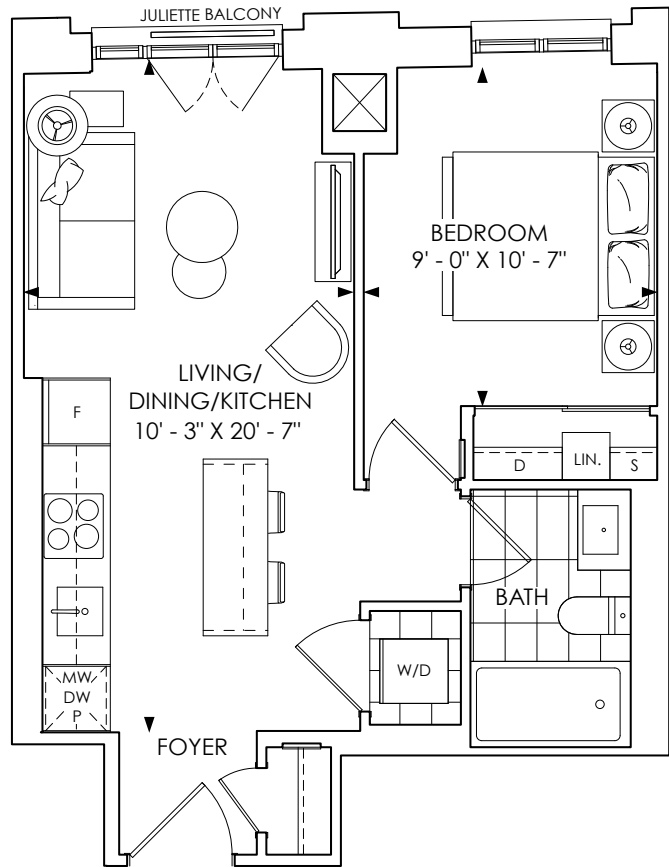

# 483 SQ.FT. 1 BEDROOM + 1 BATH

**TOTAL LIVING - 483 SQ. FT.**

All plans, dimensions and specifications are subject to change without notice. Actual usable floor space may vary from the stated floor area. Column locations, window locations and sizes may vary and are subject to change without notice. Furniture not included. Renderings are artist's concept only. E. & O. E